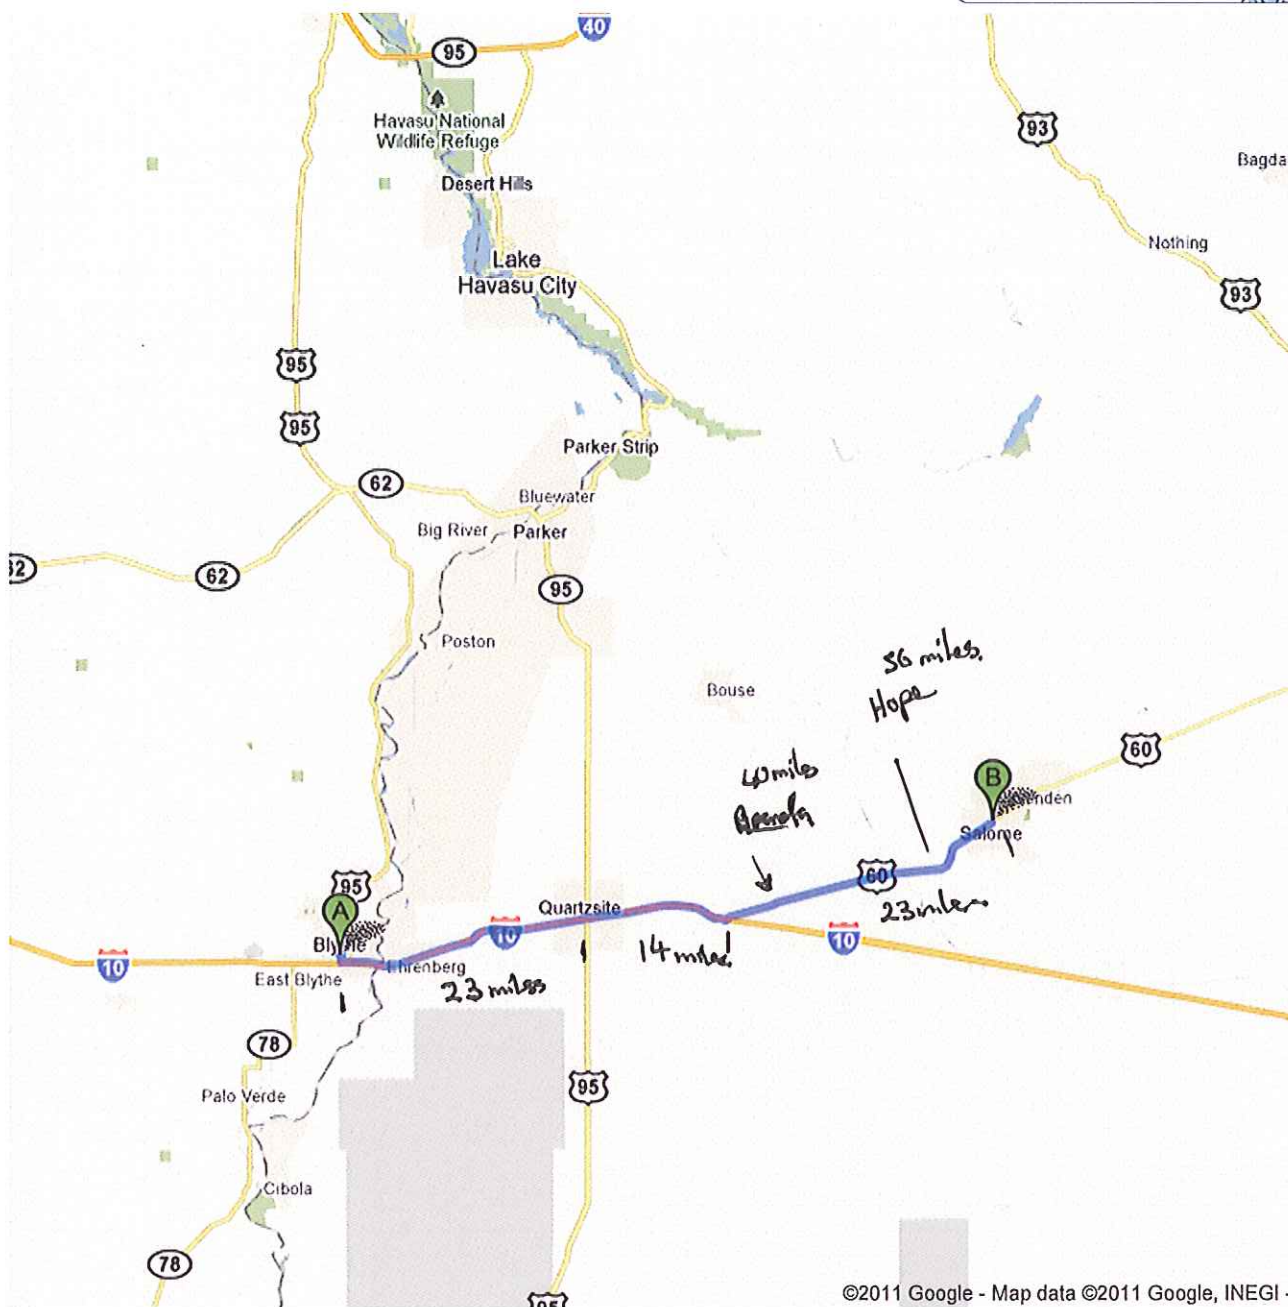

Directions to Ramona, CA
45.8 mi – about 4 hours 48 mins

Save trees. Go green!

Download Google Maps on your phone at google.com/gmm

Directions to Bannister Rd & Forrester Rd,
Calipatria-Westmorland, CA 92227
85.4 mi – about 8 hours 21 mins

Save trees. Go green!
Download Google Maps on your phone at google.com/gmm

Directions to Bannister Rd & Forrester Rd,
Calipatria-Westmorland, CA 92227
98.0 mi – about 8 hours 1 min

Save trees. Go green!
Download Google Maps on your phone at google.com/gmm

Directions to Salome, AZ
60.5 mi - about 1 hour 1 min

Save trees. Go green!

Download Google Maps on your phone at google.com/gmm

©2011 Google - Map data ©2011 Google, INEGI -

Directions to Wickenburg, AZ
55.5 mi – about 4 hours 29 mins

Save trees. Go green!

Download Google Maps on your phone at google.com/gmm

Directions to Wickenburg, AZ
69.7 mi – about 6 hours 7 mins

Save trees. Go green!

Download Google Maps on your phone at google.com/gmm