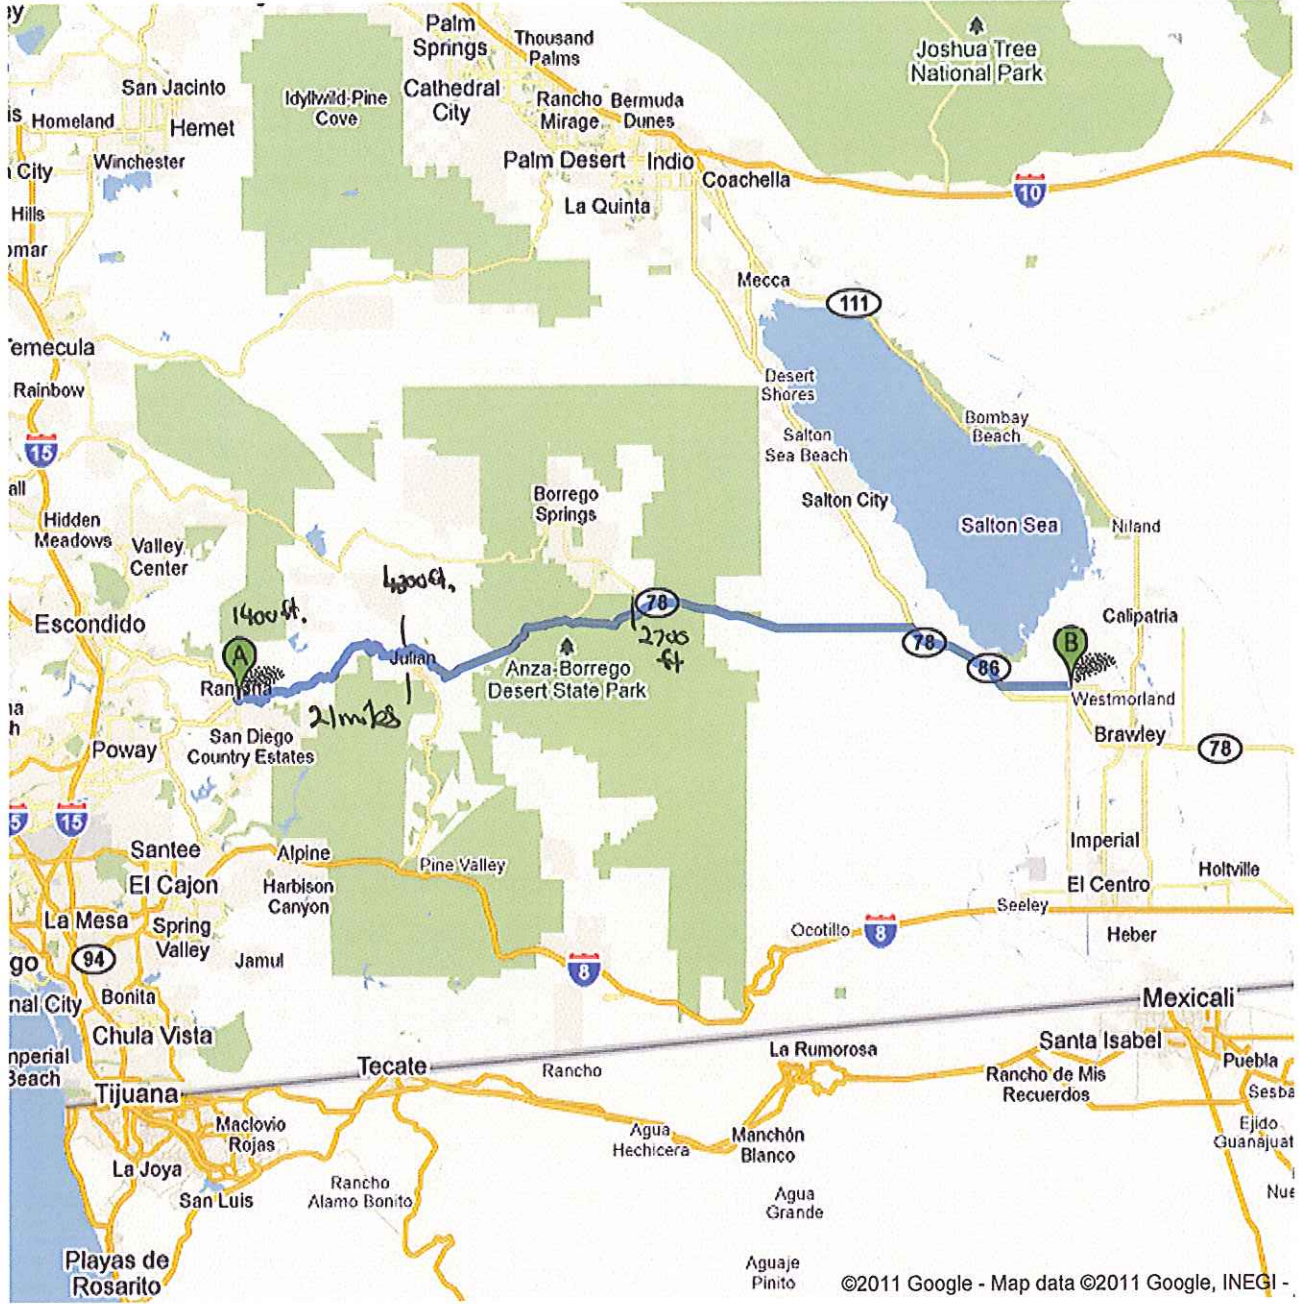

Directions to Ramona, CA
45.8 mi – about 4 hours 48 mins

Save trees. Go green!

Download Google Maps on your phone at google.com/gmm

Directions to Bannister Rd & Forrester Rd,
Calipatria-Westmorland, CA 92227
85.4 mi – about 8 hours 21 mins

Save trees. Go green!
Download Google Maps on your phone at google.com/gmm

Directions to Bannister Rd & Forrester Rd,
Calipatria-Westmorland, CA 92227
98.0 mi – about 8 hours 1 min

Save trees. Go green!
Download Google Maps on your phone at google.com/gmm

Directions to Salome, AZ
60.5 mi - about 1 hour 1 min

Save trees. Go green!

Download Google Maps on your phone at google.com/gmm

©2011 Google - Map data ©2011 Google, INEGI -

Directions to Wickenburg, AZ
55.5 mi – about 4 hours 29 mins

Save trees. Go green!

Download Google Maps on your phone at google.com/gmm

Directions to Wickenburg, AZ
69.7 mi – about 6 hours 7 mins

Save trees. Go green!

Download Google Maps on your phone at google.com/gmm