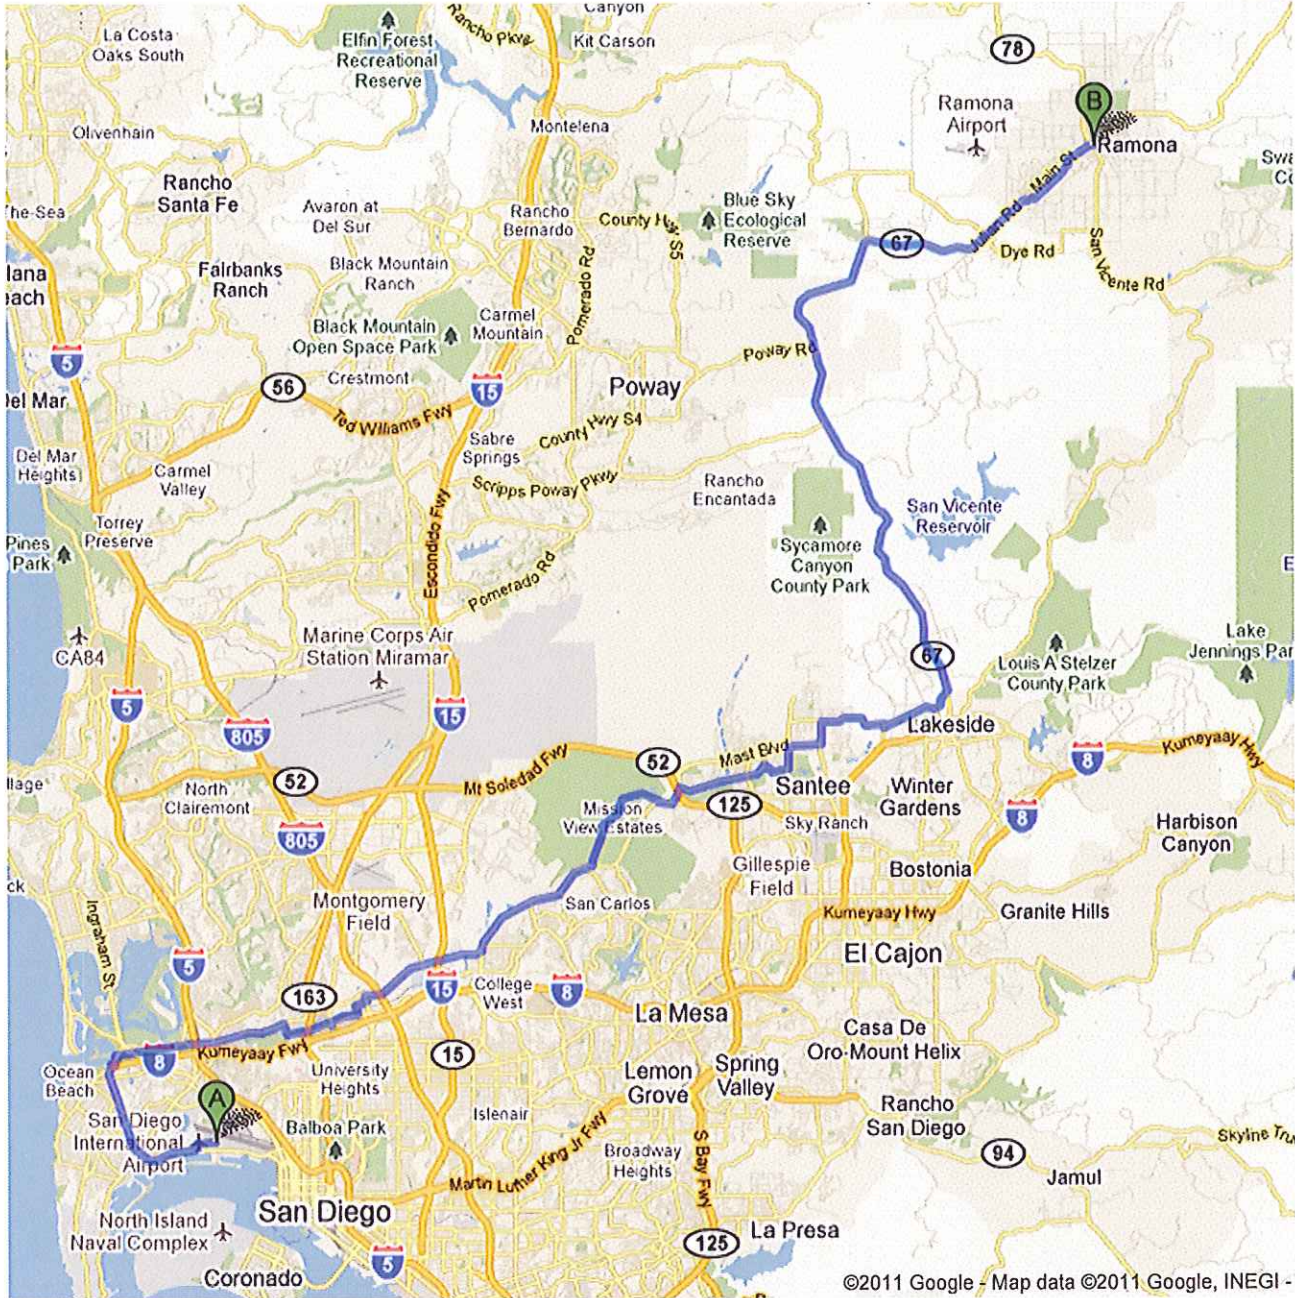

Directions to Ramona, CA
45.8 mi – about 4 hours 48 mins

Save trees. Go green!

Download Google Maps on your phone at google.com/gmm

Directions to Bannister Rd & Forrester Rd,
Calipatria-Westmorland, CA 92227
85.4 mi – about 8 hours 21 mins

Save trees. Go green!
Download Google Maps on your phone at google.com/gmm

Directions to Bannister Rd & Forrester Rd,
Calipatria-Westmorland, CA 92227
98.0 mi – about 8 hours 1 min

Save trees. Go green!
Download Google Maps on your phone at google.com/gmm

Directions to Salome, AZ
60.5 mi - about 1 hour 1 min

Save trees. Go green!

Download Google Maps on your phone at google.com/gmm

©2011 Google - Map data ©2011 Google, INEGI -

Directions to Wickenburg, AZ
55.5 mi – about 4 hours 29 mins

Save trees. Go green!

Download Google Maps on your phone at google.com/gmm

Directions to Wickenburg, AZ
69.7 mi – about 6 hours 7 mins

Save trees. Go green!

Download Google Maps on your phone at google.com/gmm