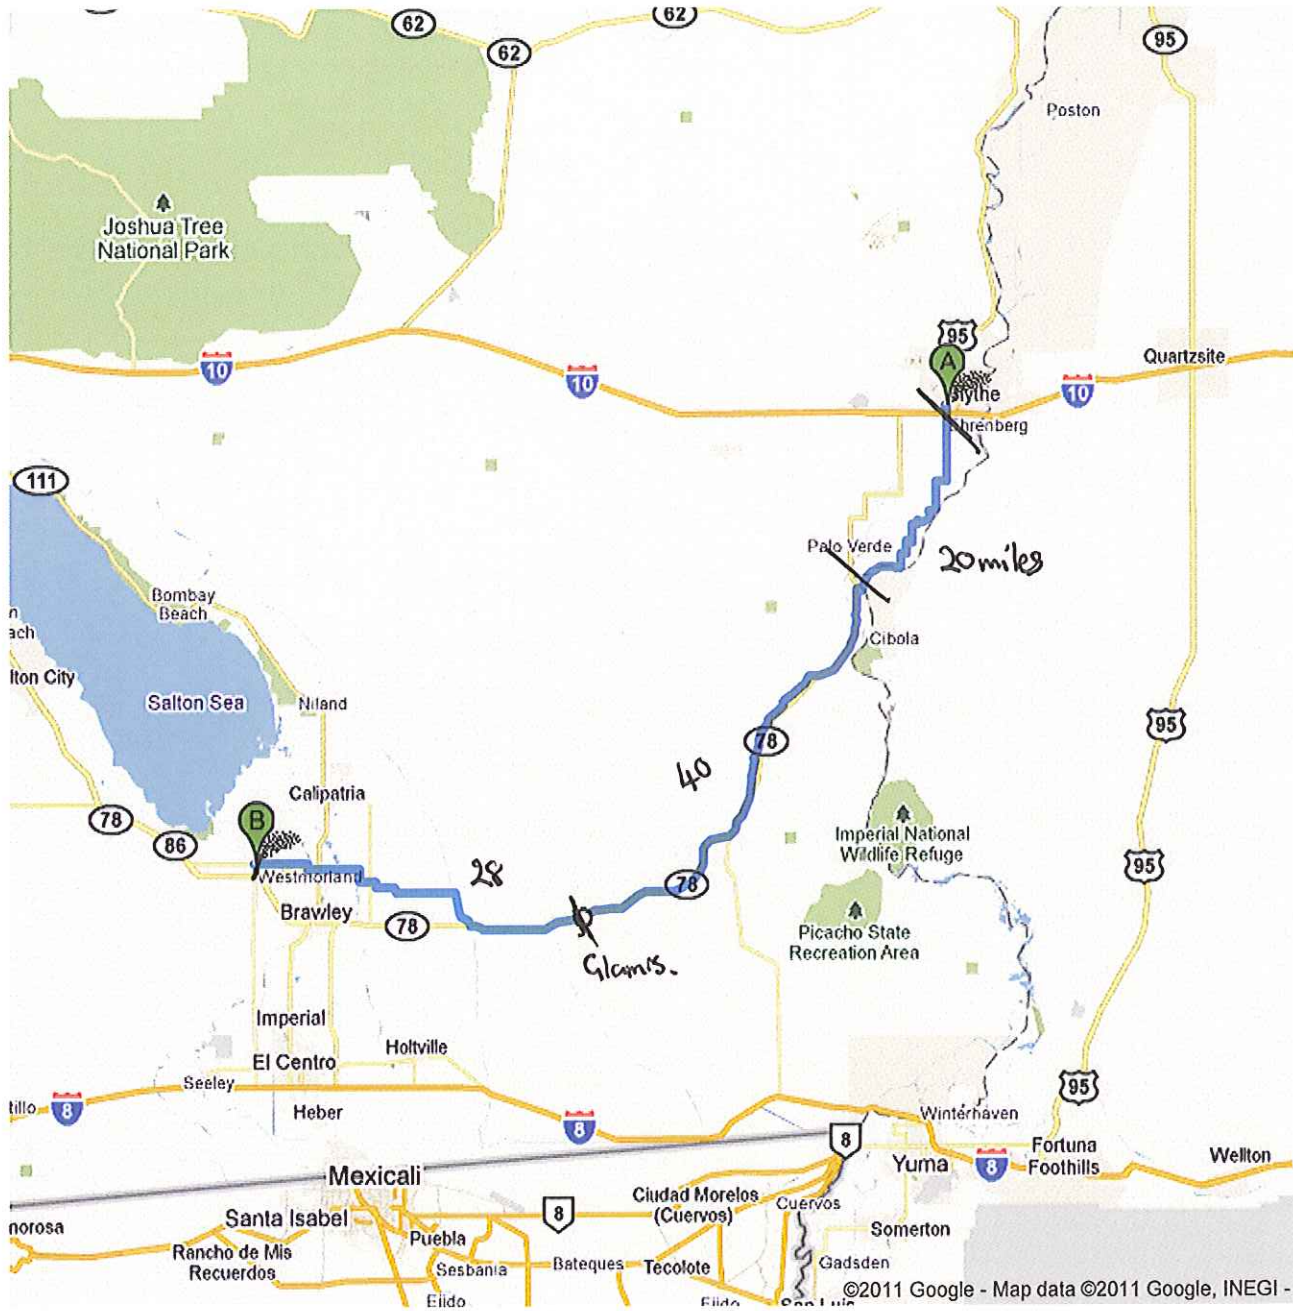

Directions to Ramona, CA
45.8 mi – about 4 hours 48 mins

Save trees. Go green!

Download Google Maps on your phone at google.com/gmm

Directions to Bannister Rd & Forrester Rd,
Calipatria-Westmorland, CA 92227
85.4 mi – about 8 hours 21 mins

Save trees. Go green!
Download Google Maps on your phone at google.com/gmm

Directions to Bannister Rd & Forrester Rd,
Calipatria-Westmorland, CA 92227
98.0 mi – about 8 hours 1 min

Save trees. Go green!
Download Google Maps on your phone at google.com/gmm

Directions to Salome, AZ
60.5 mi - about 1 hour 1 min

Save trees. Go green!

Download Google Maps on your phone at google.com/gmm

©2011 Google - Map data ©2011 Google, INEGI -

Directions to Wickenburg, AZ
55.5 mi – about 4 hours 29 mins

Save trees. Go green!

Download Google Maps on your phone at google.com/gmm

Directions to Wickenburg, AZ
69.7 mi – about 6 hours 7 mins

Save trees. Go green!

Download Google Maps on your phone at google.com/gmm